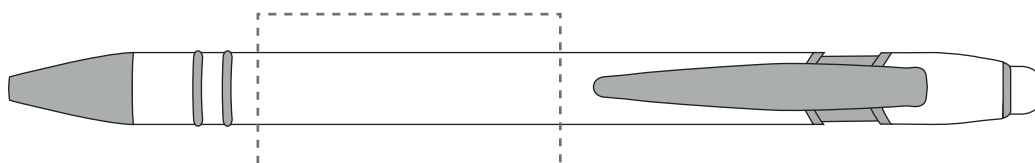

Your Ref:

Quantity:

Product Code: TPC731402

Our Ref:

Version: 1

Product Colour: WHITE

**PRINTING CONCERNS: SMALL DETAILS MAY FILL**

We stock this item in the following colours

**PANTONE REFERENCE(S)**

● Engraving

ARTWORK SCALE 100%

ARTWORK SCALE 100%

Rotary Engrave Area:  
40mm x 20mmProduct Image for visualisation  
- colours may vary**The dashed line is to demonstrate print area and will not appear on your printed item****PLEASE NOTE:**